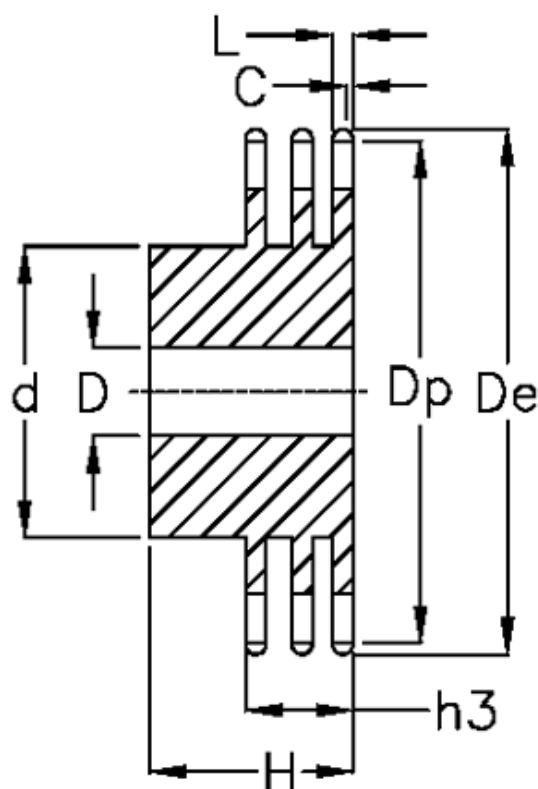

Data Sheet

Article number: 616013009038

Description: Sprocket 20 B-3 Z=38 triplex
predrilled

Measures

C	= 3.5	h3	= 91
d	= 150	L	= 18.2
D	= 30±0,5	Number of teeth	= 38
De	= 399.6		
Dp	= 384.49		
For chain size	= 1 1/4" x 3/4"		
For chain type	= 20 B-3		
H	= 115		